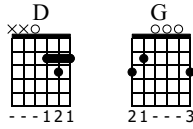

Cover Lesson 4

Key D

Standard tuning

♩ = 100

E-Gt

mf

16

17#

18#

T
A
B

0 2 3 0 3 2 0 2 0 2 2 3 0 2 0 2 2 3 2 2 3 2

0 0 2 0 0 0 0 0 0 0 0 0 0 0 0 0 0 0 0 0 0 0

0 0

3 3